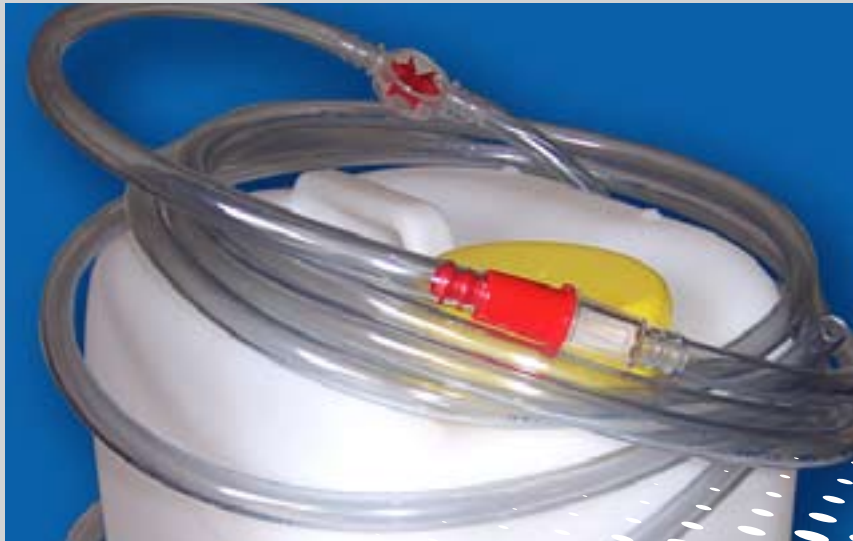

Waterfilling Accessories

3868044

Silex I complete, to deionise water, delivered with 75 L container, cartridge, cartridge-house, display and transformer.

3668045

Silex II complete. Same as Silex I but with bigger capacity.

3820498

Silex I cartridge.

3868037

Silex II cartridge.

Waterfilling Accessories

3950830
Micro Meg
unit, to
deionise
water.

3950840
Micro Meg
cartridge.

3880481
PVC hose
6 x 9 MM

3855792
PVC hose
10 x 14 MM

38002156
350 L pallet-
container without
water.

3802150
Refill. 350 L
demineralised
water.

3802488
Tap for
pallet-
container.

3802381
Tap, fits on
25 L can
with spout.

3802379
Screwcap
with tap.
Fits on 25 L
can with
spout.